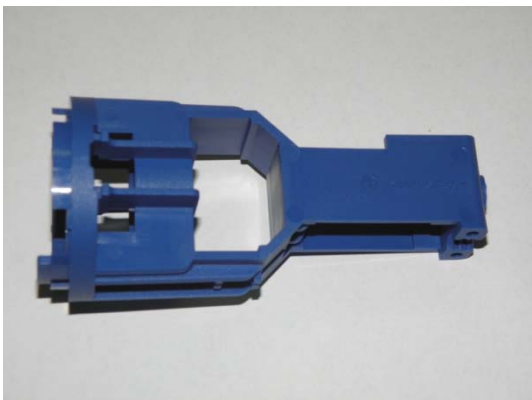

# Aesculap Schermaschinen

spare part list: GT474 Econom II for cattle

GT474227 BEARING BUSH

GT474841 MOTOR HOUSING

GT474842 STORAGE TRAY

GT474844 FILTER

GT474819 HARDCASE

GT474820 MAGNETIC FRAME,  
COMPLETE.