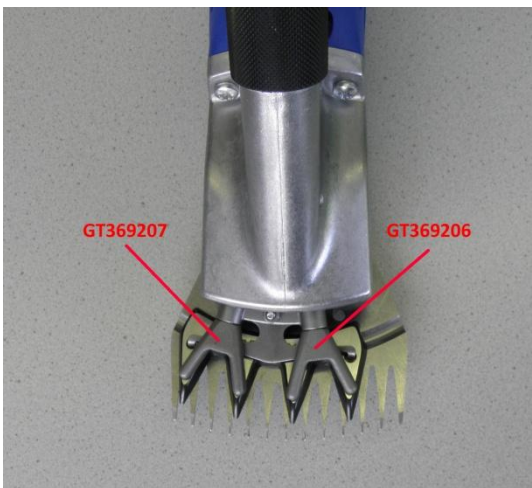

Aesculap Schermaschinen

spare part list: GT494 Econom II for sheep

GT074040 BALL BEARING

GT369208 SPRING

GT369202 HOUSING COVER

GT369205 ROCKING LEVER

**GT369206 + GT369207
CLAMPING CLAW, LEFT +
RIGHT**

Aesculap Schermaschinen

spare part list: GT494 Econom II for sheep

GT369209 PRESSURE ROD

GT369213 ECCENTRIC SHAFT

**GT369814 REPAIR SET BEVEL
GEAR ECCENTRIC BEARING**

**GT369312 SPUR GEAR WITH
SHAFT**

**GT369801 HOUSING BOTTOM
SECTION**