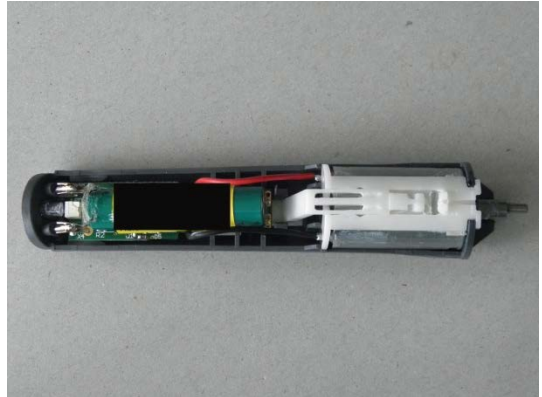

Aesculap Schermaschinen

spare parts: GT415 / GT415G Exacta

**GT608 BLADE W GT608270
SCREW**

GT415250 SET COMB

**GT415802 ELEMENT OF THE CASE
WITH BUTTON**

**GT415875 COMPLETE INTERNAL
SUPPORT**

**GT415890 charging station with
power plug EU/AU/UK/USA/JP**

**GT410805 BRUSH OF
CLEANING**

Aesculap Schermaschinen

spare parts: GT415 / GT415G Exacta

TA013899 ALLEN KEY SW 2

GT420850 ADAPTER UK

Version von 2018/01/01