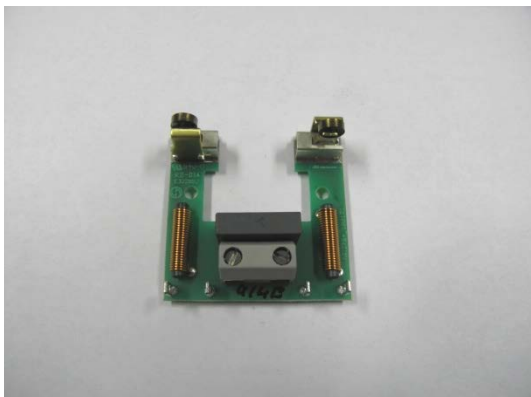

## spare part list: GT114 Favorita Speed

**GT104808 OSCILLATING ARM OF STEEL**

**GT104840 WORM WHEEL W/EXCENTER & BEAR**

**GT105819 CASE and TA014898 STICKER CASE**

**CABLE WITH PLUG \*\***

**GT104850 PRINTED CIRCUIT BOARD, COMPLETE**