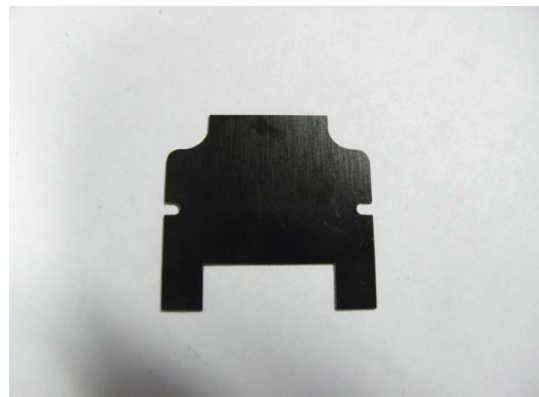

## spare part list: GT114 Favorita Speed

GT114337 ADHESIVE LABEL

GT104213 STRAIN RELIEF DEVICE

GT104415 DOVE TAIL

GT104316 LEVER

GT104217 SPRING FOR LEVER  
23

GT104218 INSULATING PLATE