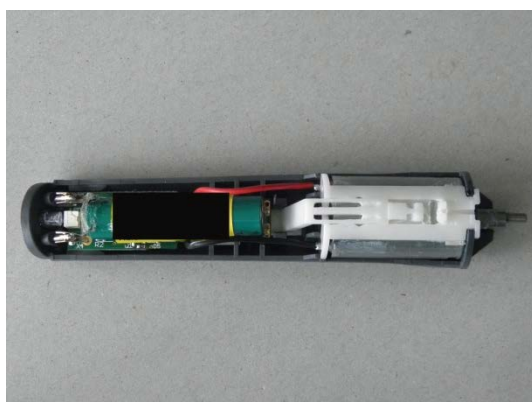

# Aesculap Schermaschinen

spare parts: GT420 / GT420G Isis

**GT608 BLADE W GT608270  
SCREW**

**GT415250 SET COMB**

**GT420802 ELEMENT OF THE CASE  
GREEN IMPRESSION**

**GT415875 COMPLETE INTERNAL  
SUPPORT**

**GT415890 charging station with  
power plug EU/AU/UK/USA/JP**

**GT410805 BRUSH OF  
CLEANING**

# Aesculap Schermaschinen

spare parts: GT420 / GT420G Isis

TA013899 ALLEN KEY SW 2

GT420850 ADAPTER UK

Version von 2018/01/11