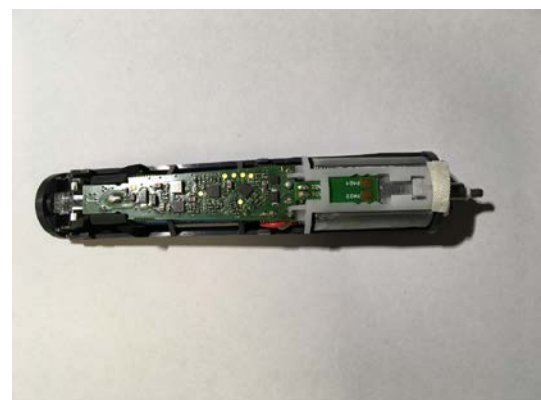

# Aesculap Schermaschinen

spare parts: GT421Isis

GT608 BLADE W GT608270  
SCREW

GT415250 SET COMB

GT421802 ELEMENT OF THE CASE  
GREEN IMPRESSION

GT416875 COMPLETE INTERNAL  
SUPPORT

GT415890 charging station with  
power plug EU/AU/UK/USA/JP

GT410805 BRUSH OF  
CLEANING

# Aesculap Schermaschinen

spare parts: GT421Isis

TA013899 ALLEN KEY SW 2

Version von 2019/04/12