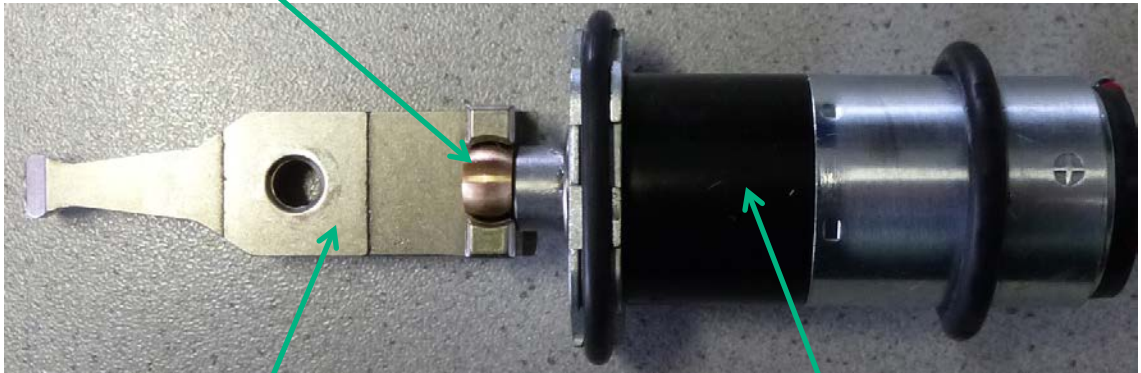

Aesculap Schermaschinen

spare part list: GT216 Libra

GT300305 CALOTTE

GT200315 LEVER

GT200890 ENGINE PACKED