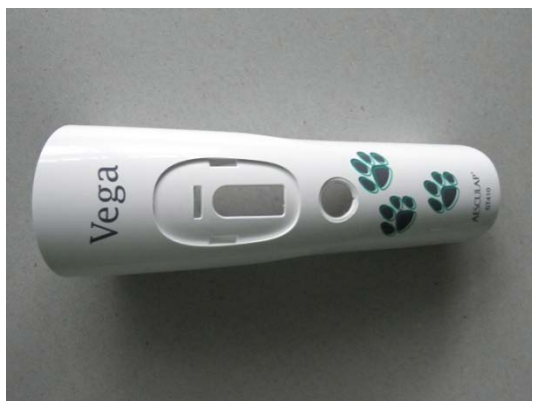

Aesculap Schermaschinen

spare part list: **GT410 / GT410G Vega**
with Lithium Ionic battery

**GT606 BLADE SET GT405
AND GT410**

**GT410105 ACCUMULATOR
(GT405104 old version - NiMh)**

GT405250 SET COMB

**GT410890 Power plug
EU/AU/UK/USA/JP**

**GT410803 ELEMENT OF THE GREEN
PRINTED CASE**

**GT410875 COMPLETE INTERNAL
SUPPORT**

Aesculap Schermaschinen

spare part list: **GT410 / GT410G Vega**
with Lithium Ionic battery

GT410880 LOADING STATION

GT410805 BRUSH OF CLEANING