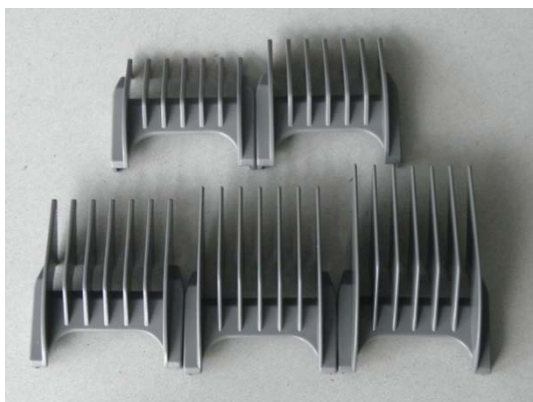

Aesculap Schermaschinen

spare part list: **GT410 / GT410G Vega**
with Lithium Ionic battery

**GT606 BLADE SET GT405
AND GT410**

**GT410105 ACCUMULATOR
(GT405104 old version - NiMh)**

GT405250 SET COMB

**GT410890 Power plug
EU/AU/UK/USA/JP**

**GT410803 ELEMENT OF THE GREEN
PRINTED CASE**

**GT410875 COMPLETE INTERNAL
SUPPORT**

Aesculap Schermaschinen

spare part list: **GT410 / GT410G Vega**
with Lithium Ionic battery

GT410880 LOADING STATION

GT410805 BRUSH OF CLEANING